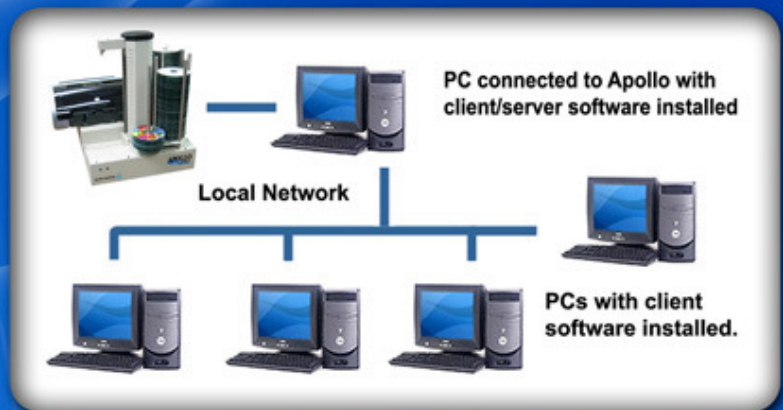

All Pro Solutions
Duplication Equipment

Apollo Series Print Stations

Apollo Fully Automated, PC-Connected Print Stations
w/ Networking Software & Inkjet or Thermal CD/DVD/BD Printers

Apollo Print Station

- ▶ PC-Connected and Networkable.
- ▶ **Up to 900 Disc Capacity** (select models).
- ▶ Automated CD/DVD and Blu-Ray Disc printing.
- ▶ Configured with either inkjet or thermal printers.
- ▶ On-Demand dynamic label creation.
- ▶ **3 year warranty** on the autoloader, industry-leading.
- ▶ Fastest loading/unloading system in the industry.
- ▶ Works 24/7 without interruption.
- ▶ **Mechanical picker** that doesn't pick up multiple discs.
- ▶ Print CD, DVD and Blu-Ray Discs effortlessly.
- ▶ Compatible with Windows XP, Vista & Windows 7.
- ▶ **Sticky media separator** option.
- ▶ Standard off-the-shelf HP cartridges. (SpeedJet printer)
- ▶ Mini & Business Card CD adapters (select models).
- ▶ Just attach to your PC, install software, and print!

Windows-Client

- ▶ Integrated Disc Label Editor allows for creation of basic or dynamic disc labels.
- ▶ Submit jobs to Server application smoothly and effortlessly.

APOLLO
SERIES

All Pro Solutions, Inc. | 1351 East Black Street | Rock Hill, SC 29730
www.allprosolutions.com | 1.803.980.4141 | sales@allprosolutions.com