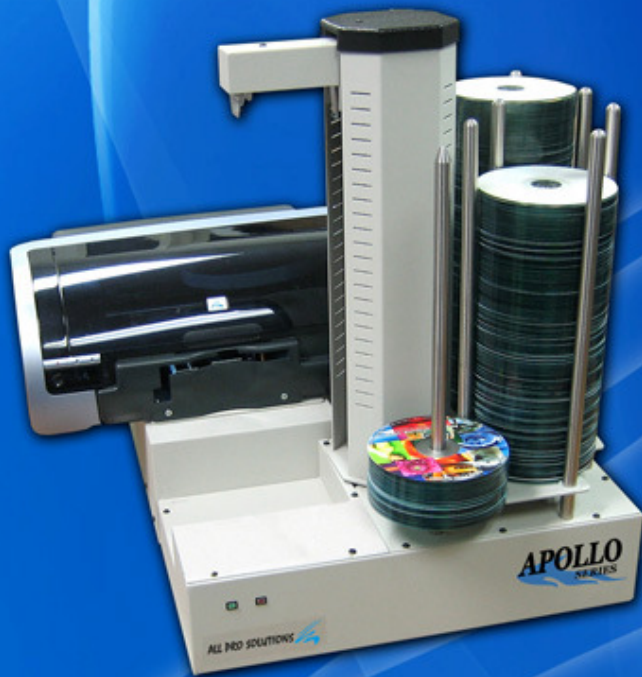

All Pro Solutions
Duplication Equipment

Apollo Series Print Stations

Apollo Fully Automated, PC-Connected Print Stations
w/ Networking Software & Inkjet or Thermal CD/DVD/BD Printers

Apollo Print Station

- ▶ PC-Connected and Networkable.
- ▶ **Up to 900 Disc Capacity** (select models).
- ▶ Automated CD/DVD and Blu-Ray Disc printing.
- ▶ Configured with either inkjet or thermal printers.
- ▶ On-Demand dynamic label creation.
- ▶ **3 year warranty** on the autoloader, industry-leading.
- ▶ Fastest loading/unloading system in the industry.
- ▶ Works 24/7 without interruption.
- ▶ **Mechanical picker** that doesn't pick up multiple discs.
- ▶ Print CD, DVD and Blu-Ray Discs effortlessly.
- ▶ Compatible with Windows XP, Vista & Windows 7.
- ▶ **Sticky media separator** option.
- ▶ Standard off-the-shelf HP cartridges. (SpeedJet printer)
- ▶ Mini & Business Card CD adapters (select models).
- ▶ Just attach to your PC, install software, and print!