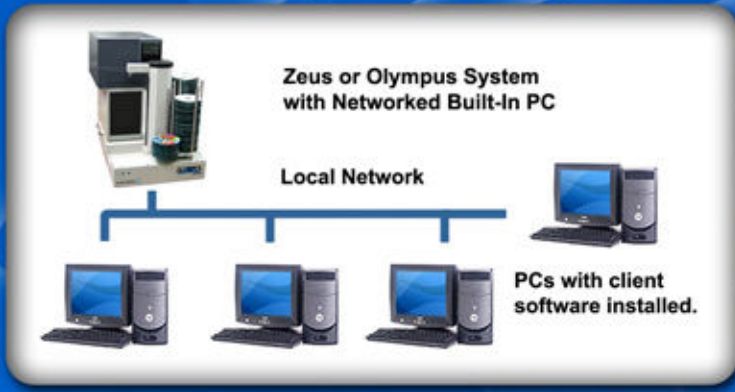

Zeus and Olympus Disc Publishing Systems - Duplication + Printing w/ embedded PC

Zeus/Olympus 2H   Zeus/Olympus 2P   Zeus/Olympus 2T