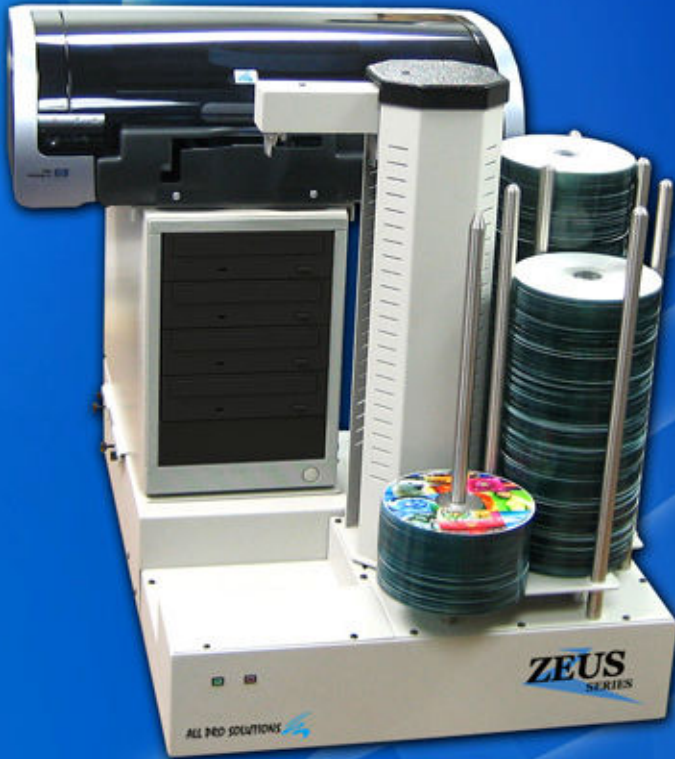

All Pro Solutions
Duplication Equipment

Zeus Series

The most advanced Zeus Publishers to date!

Newly upgraded and revamped w/ new hardware & software changes

Zeus Publisher

- ▶ Self-contained - Fully embedded PC.
- ▶ Up to 900 disc capacity (select models).
- ▶ **Asynchronous duplication and printing.**
- ▶ 2, 4, and 7 drive models with inkjet or thermal printers.
- ▶ On-Demand publishing w/ dynamic label printing.
- ▶ **English, German, French, Japanese language options.**
- ▶ Archive and backup your data.
- ▶ **3 year warranty on the autoloader, industry-leading.**
- ▶ Fastest loading/unloading system in the industry.
- ▶ Works 24/7 without interruption.
- ▶ Mechanical picker that doesn't pick up multiple discs.
- ▶ Burn CD, DVD and Blu-Ray Discs effortlessly.
- ▶ Sticky media separator option.
- ▶ Standard off-the-shelf HP cartridges.
- ▶ Mini & Business Card CD adapters (select models).
- ▶ **Convenient - All necessary software preinstalled.**
- ▶ Attach monitor, keyboard, and mouse!

Windows-Client

- ▶ Creation of Video CD/DVD/BDs (based on formatted directory and file structures).
- ▶ Creation of copies of existing CD/DVD/BD media, new Audio CDs and CD/DVD/BD data media.
- ▶ Import of pre-defined CD/DVD/BD images, also from other publishing systems.
- ▶ Design and print management of individual disc labels