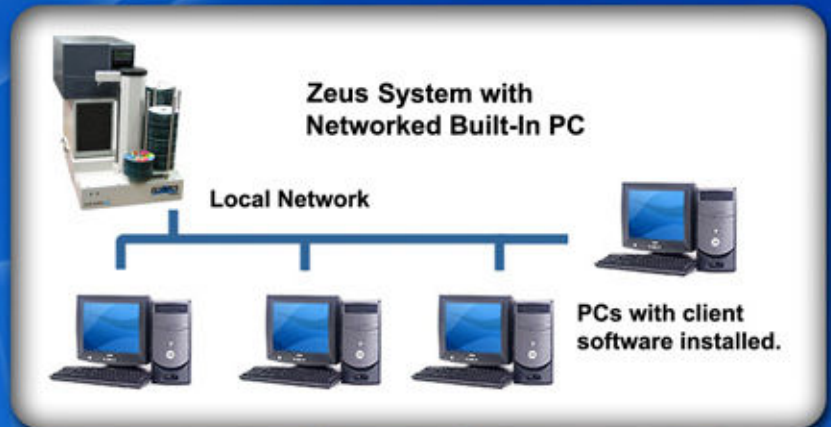

All Pro Solutions
Duplication Equipment

Zeus Series

The most advanced Zeus Publishers to date!

Newly upgraded and revamped w/ new hardware & software changes

Zeus Publisher

- ▶ Self-contained - Fully embedded PC.
- ▶ Up to 900 disc capacity (select models).
- ▶ **Asynchronous duplication and printing.**
- ▶ 2, 4, and 7 drive models with inkjet or thermal printers.
- ▶ On-Demand publishing w/ dynamic label printing.
- ▶ **English, German, French, Japanese language options.**
- ▶ Archive and backup your data.
- ▶ **3 year warranty on the autoloader, industry-leading.**
- ▶ Fastest loading/unloading system in the industry.
- ▶ Works 24/7 without interruption.
- ▶ Mechanical picker that doesn't pick up multiple discs.
- ▶ Burn CD, DVD and Blu-Ray Discs effortlessly.
- ▶ Sticky media separator option.
- ▶ Standard off-the-shelf HP cartridges.
- ▶ Mini & Business Card CD adapters (select models).
- ▶ **Convenient - All necessary software preinstalled.**
- ▶ Attach monitor, keyboard, and mouse!

Advanced Networking

Server

- ▶ Integrated user management
- ▶ Unlimited job queuing w/ job priority options.
- ▶ Users can view the status of pending jobs and jobs in progress.
- ▶ Automatic adaptation to hard disk performance to avoid buffer-underruns.
- ▶ Multiple Zeus Publishers can exist on the same network. "Clients" simply select which system they want to submit jobs to and then submit from their own PC.

Windows-Client

- ▶ Creation of Video CD/DVD/BDs (based on formatted directory and file structures).
- ▶ Creation of copies of existing CD/DVD/BD media, new Audio CDs and CD/DVD/BD data media.
- ▶ Import of pre-defined CD/DVD/BD images, also from other publishing systems.
- ▶ Design and print management of individual disc labels